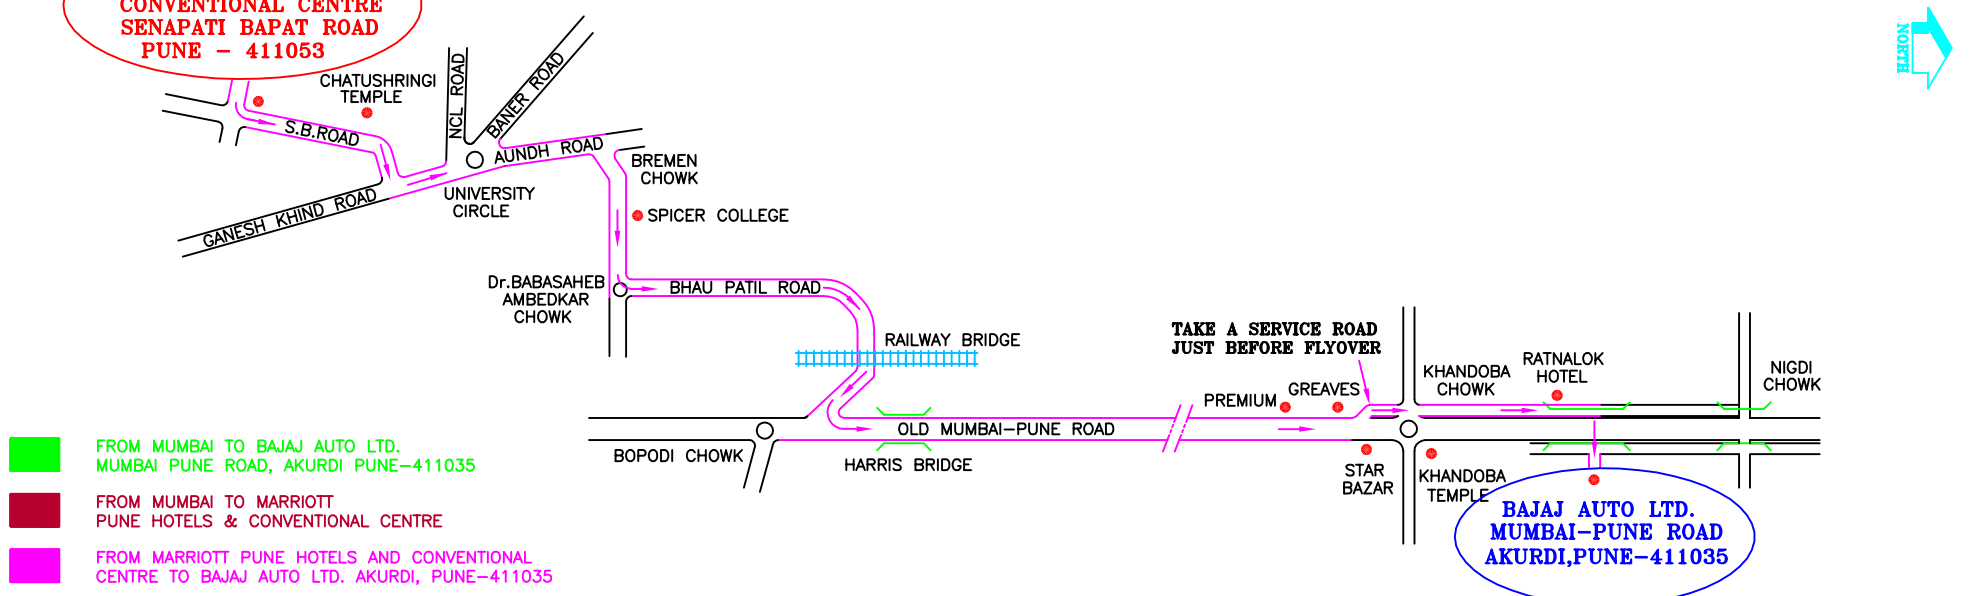

FROM TALEGAON TOLL PLAZA TO BAJAJ AUTO LTD. (PUNE) VIA SOMATANE PHATA @ 17 KM.
 FROM TALEGAON TOLL PLAZA TO MARRIOTT HOTEL (PUNE) VIA BANER ROAD @ 30 KM.

**BAJAJ AUTO LTD.
 MUMBAI-PUNE ROAD
 AKURDI, PUNE-411035**

NOT TO SCALE

FROM MARRIOTT HOTEL, PUNE TO BAJAJ AUTO LTD. @ 18 KM. & BACK TO HOTEL

**MARRIOTT
 PUNE HOTEL &
 CONVENTIONAL CENTRE
 SENAPATI BAPAT ROAD
 PUNE - 411053**

**BAJAJ AUTO LTD.
 MUMBAI-PUNE ROAD
 AKURDI, PUNE-411035**

- FROM MUMBAI TO BAJAJ AUTO LTD. MUMBAI PUNE ROAD, AKURDI PUNE-411035
- FROM MUMBAI TO MARRIOTT PUNE HOTELS & CONVENTIONAL CENTRE
- FROM MARRIOTT PUNE HOTELS AND CONVENTIONAL CENTRE TO BAJAJ AUTO LTD. AKURDI, PUNE-411035