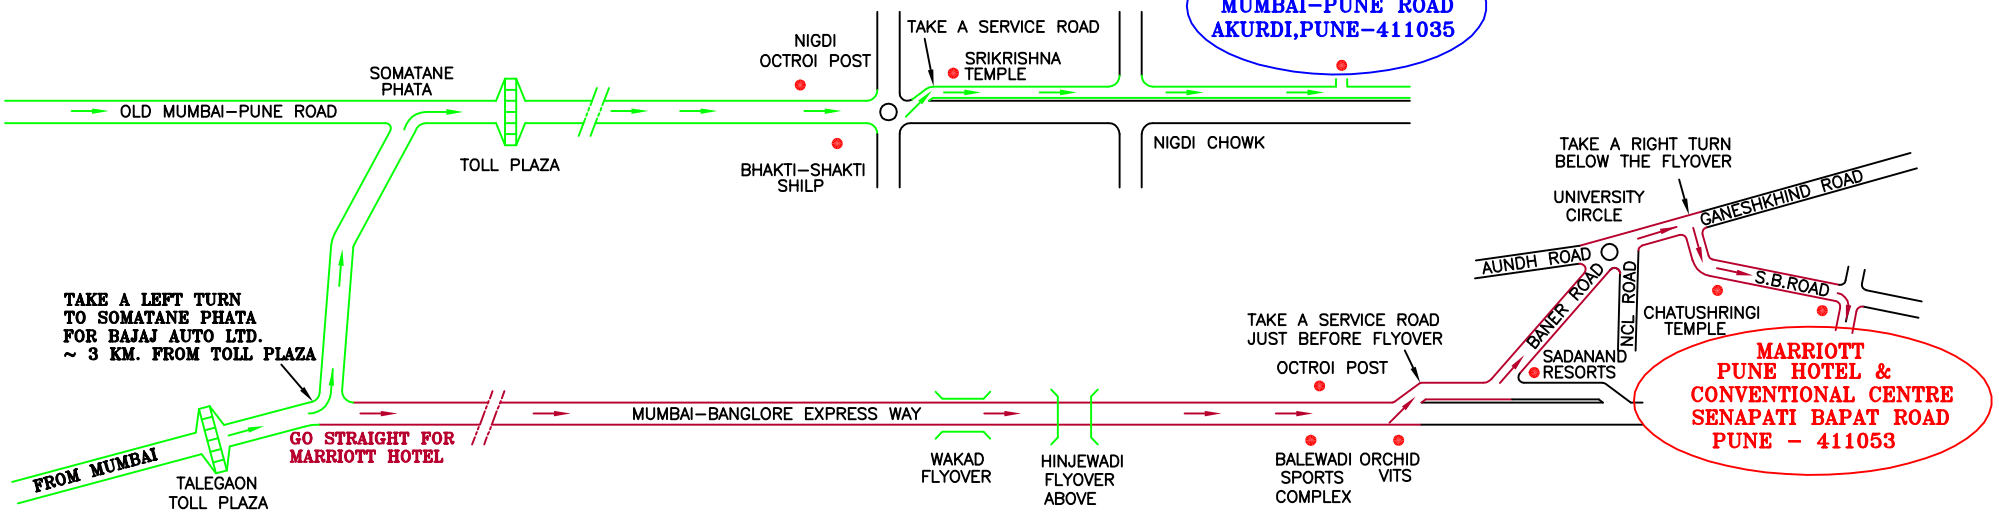

FROM TALEGAON TOLL PLAZA TO BAJAJ AUTO LTD. (PUNE) VIA SOMATANE PHATA @ 17 KM.
 FROM TALEGAON TOLL PLAZA TO MARRIOTT HOTEL (PUNE) VIA BANER ROAD @ 30 KM.

**BAJAJ AUTO LTD.
 MUMBAI-PUNE ROAD
 AKURDI, PUNE-411035**

NOT TO SCALE

FROM MARRIOTT HOTEL, PUNE TO BAJAJ AUTO LTD. @ 18 KM. & BACK TO HOTEL

**MARRIOTT
 PUNE HOTEL &
 CONVENTIONAL CENTRE
 SENAPATI BAPAT ROAD
 PUNE - 411053**

**BAJAJ AUTO LTD.
 MUMBAI-PUNE ROAD
 AKURDI, PUNE-411035**

- FROM MUMBAI TO BAJAJ AUTO LTD. MUMBAI PUNE ROAD, AKURDI PUNE-411035
- FROM MUMBAI TO MARRIOTT PUNE HOTELS & CONVENTIONAL CENTRE
- FROM MARRIOTT PUNE HOTELS AND CONVENTIONAL CENTRE TO BAJAJ AUTO LTD. AKURDI, PUNE-411035